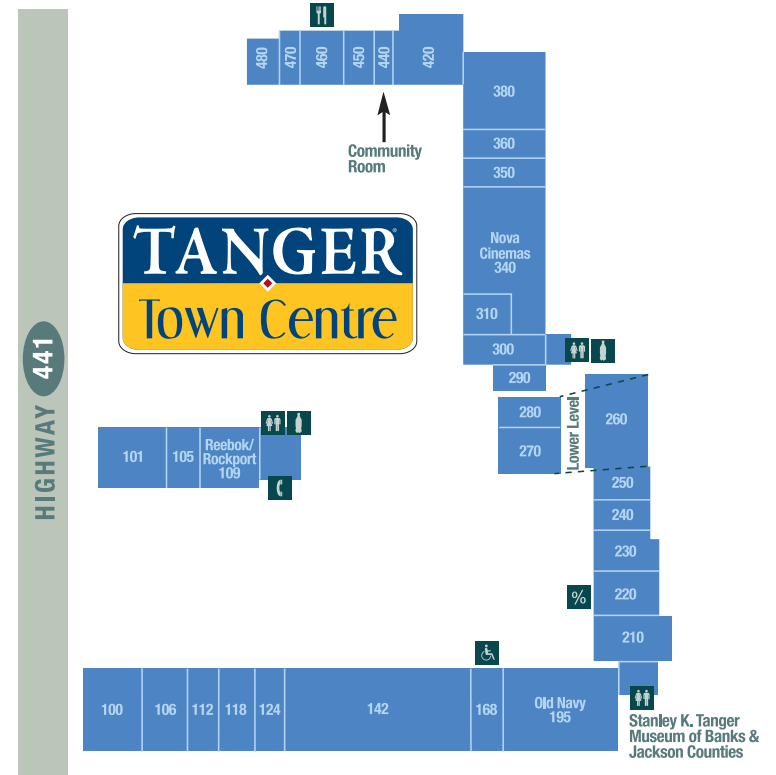

Tanger Outlets

**NEW STORES OPENING
SUMMER 2009**
Coach Factory, Gymboree Outlet,
LOFT Outlet, Skechers & More!

STEVEN B. TANGER BLVD.

COMMERCE, GA
www.tangeroutlet.com

SERVICE LEGEND

- Shopper Services
- ATM
- Restrooms
- Coupon Books
- Purchase Giftcards
- Stroller & Wheelchair
- Restaurant/Food
- Snack & Beverage Vending
- Trolley Stop

Store Name	Suite	Phone
\$5 Christian Bookstore	101 I	(706) 335-3201
Abercrombie & Fitch	304 II	(706) 423-9395
adidas	400 II	(706) 336-8755
Aeropostale	111 II	(706) 423-9773
As Seen On TV Museum	1106 II	(706) 335-7235
Banana Republic Factory Store	1005 II	(706) 336-8588
Bass	704 II	(706) 335-2206
Bath & Body Works	1114 II	(706) 423-9617
Beauty Express	210 II	(706) 336-8330
Black & Decker	300 I	(706) 336-6807
Bon Worth	350 I	(706) 336-8062
Bon Worth	308 II	(706) 335-4350
Brooks Brothers Factory Store	404 II	(706) 336-6947
Calvin Klein	1100 II	(706) 336-6921
Carter's	503 II	(770) 957-2728
Casual Male XL Outlet	310 II	(706) 335-0883
Cato	124 I	(706) 336-8007
Children's Place	803 II	(706) 335-6679
Claire's	510 II	(706) 336-5953
Coleman	609 II	(706) 335-6969
Community Bank & Trust	199 II	(706) 336-3202
Corningware Corelle Revere Factory Store	615 II	(706) 336-5813
Direct Tools	112 II	(706) 335-7304
Dollar Tree	390 I	(706) 335-2685
dressbarn	408 II	(706) 335-2508
dressbarn	230 I	(706) 336-6800
Easy Spirit Outlet	601 II	(706) 336-5802
ecko unltd.	104 II	(706) 335-5239
Eddie Bauer Outlet	809 II	(706) 335-3281
Factory Brand Shoes	204 II	(706) 335-4469
Fanatic Fanz	307 II	(706) 336-8081
Fossil	109 II	(706) 335-1919
Gap Outlet	209 II	(706) 335-0977
Gold Toe	205 II	(706) 335-5547
GUESS Factory Store	701 II	(706) 335-6680