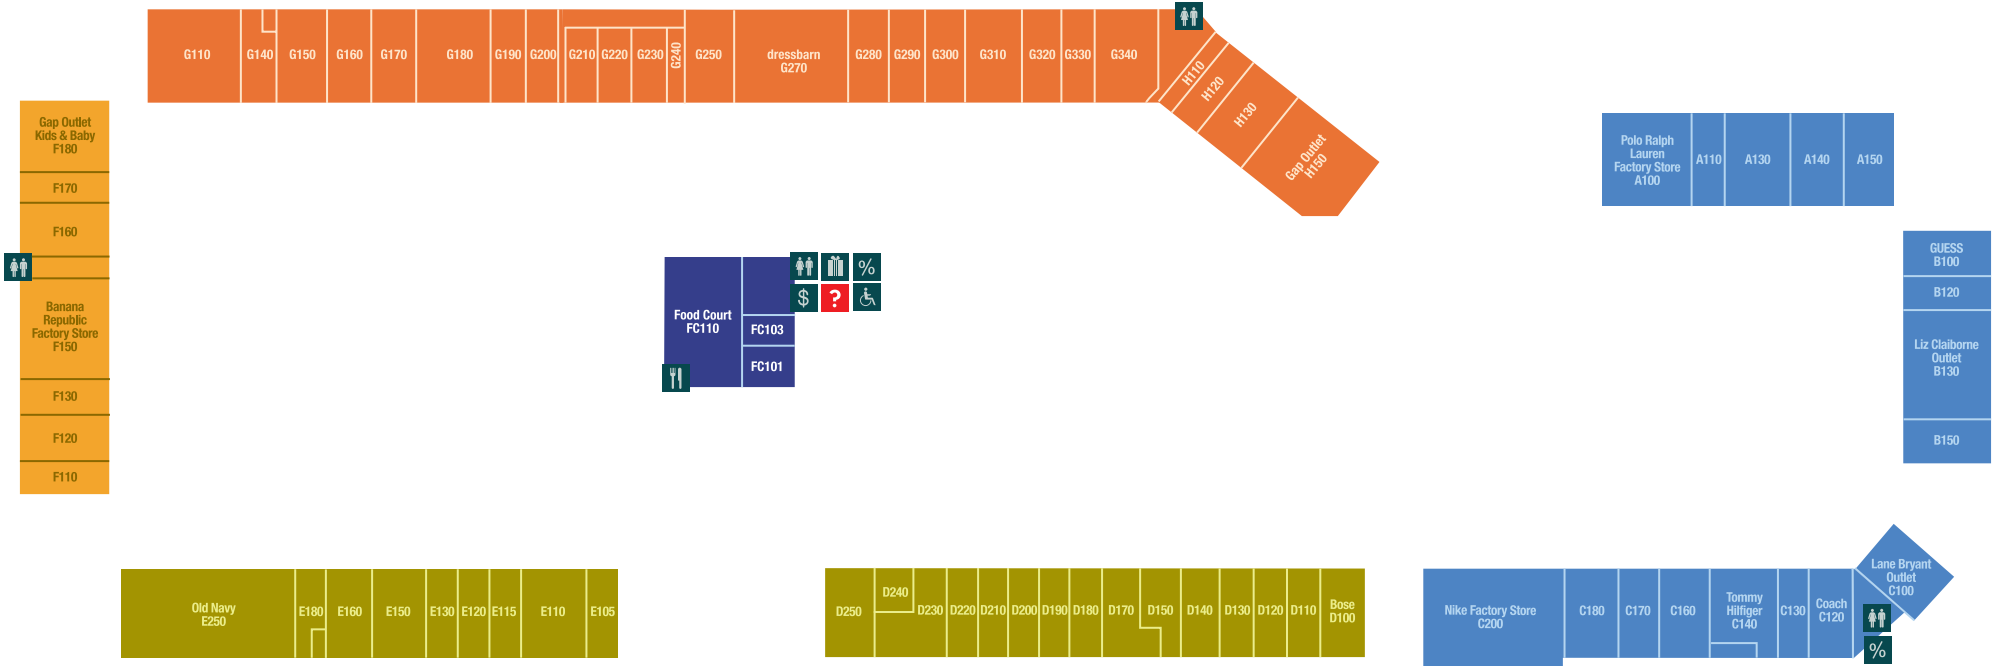

HOWELL, MI

SERVICE LEGEND

- **Shopper Services**
- **ATM**
- **Restrooms**
- **Coupon Books**
- **Purchase Giftcards**
- **Stroller & Wheelchair**
- **Restaurant/Food**