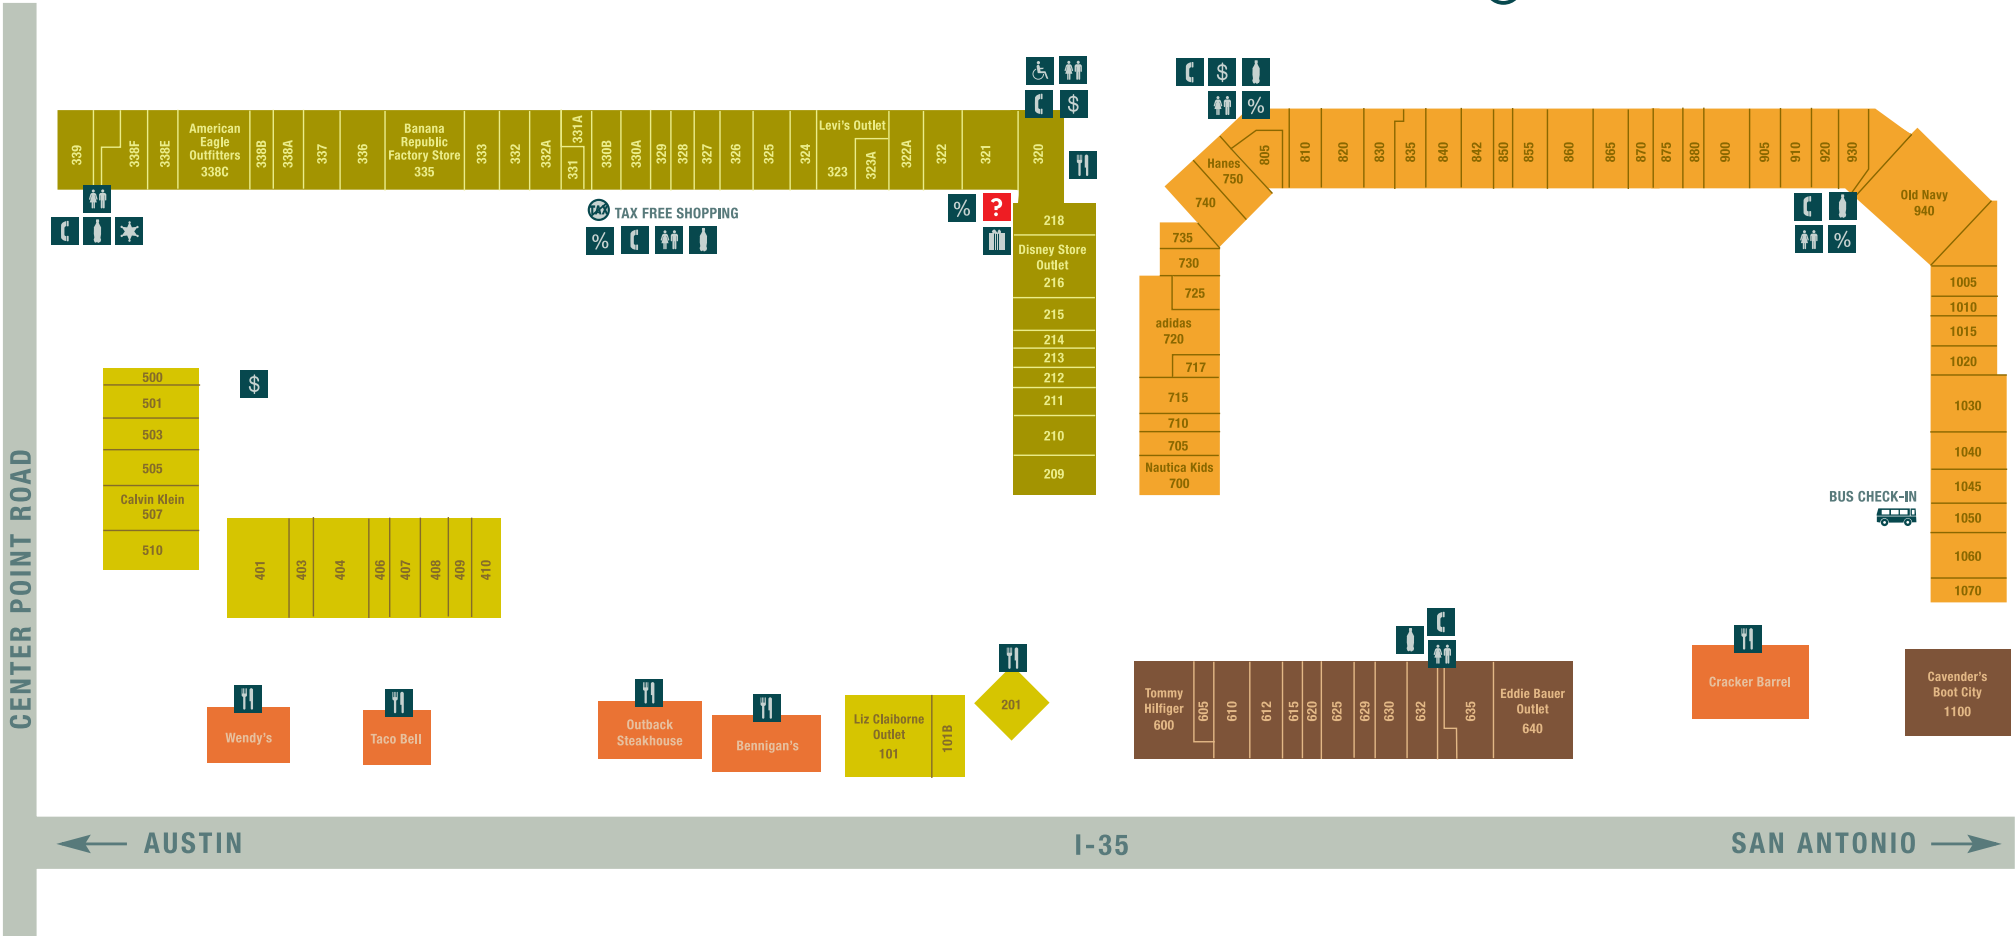

SAN MARCOS, TX

SERVICE LEGEND

- Shopper Services Tanger Centro Visitas
- ATM cajero automatico
- Restrooms servicios
- Restaurant/Food restauranté/comida
- Vending Machine maquinas de bebidas y golosinas
- Coupon Books libros de cupones
- Purchase Giftcards compras tarjetas de regalos
- Stroller & Wheelchair sillas de ruedas y carriolas para niños
- Police Substation estación de policía
- Telephones teléfonos
- Tax Free Shopping (devolucion de impuestos)